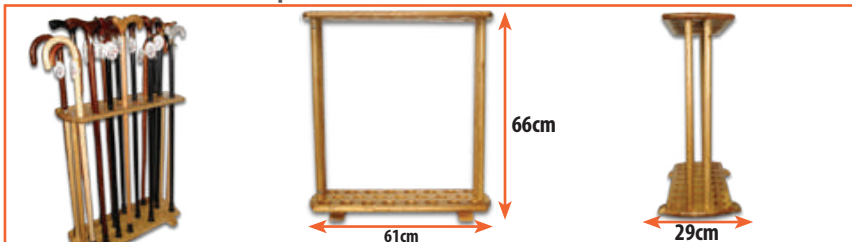

FT-863
17mm Diameter
FT-864
19mm Diameter
FT-865
21mm Diameter
FT-866
25mm Diameter

WALKING STICK HOLDER

AA8244

FERRULE HEAVY DUTY GREY

M002
19-22mm
M002
16mm
M002
22mm
M002
25mm

WALKING STICK STAND 23pcs - BEECH FINISH